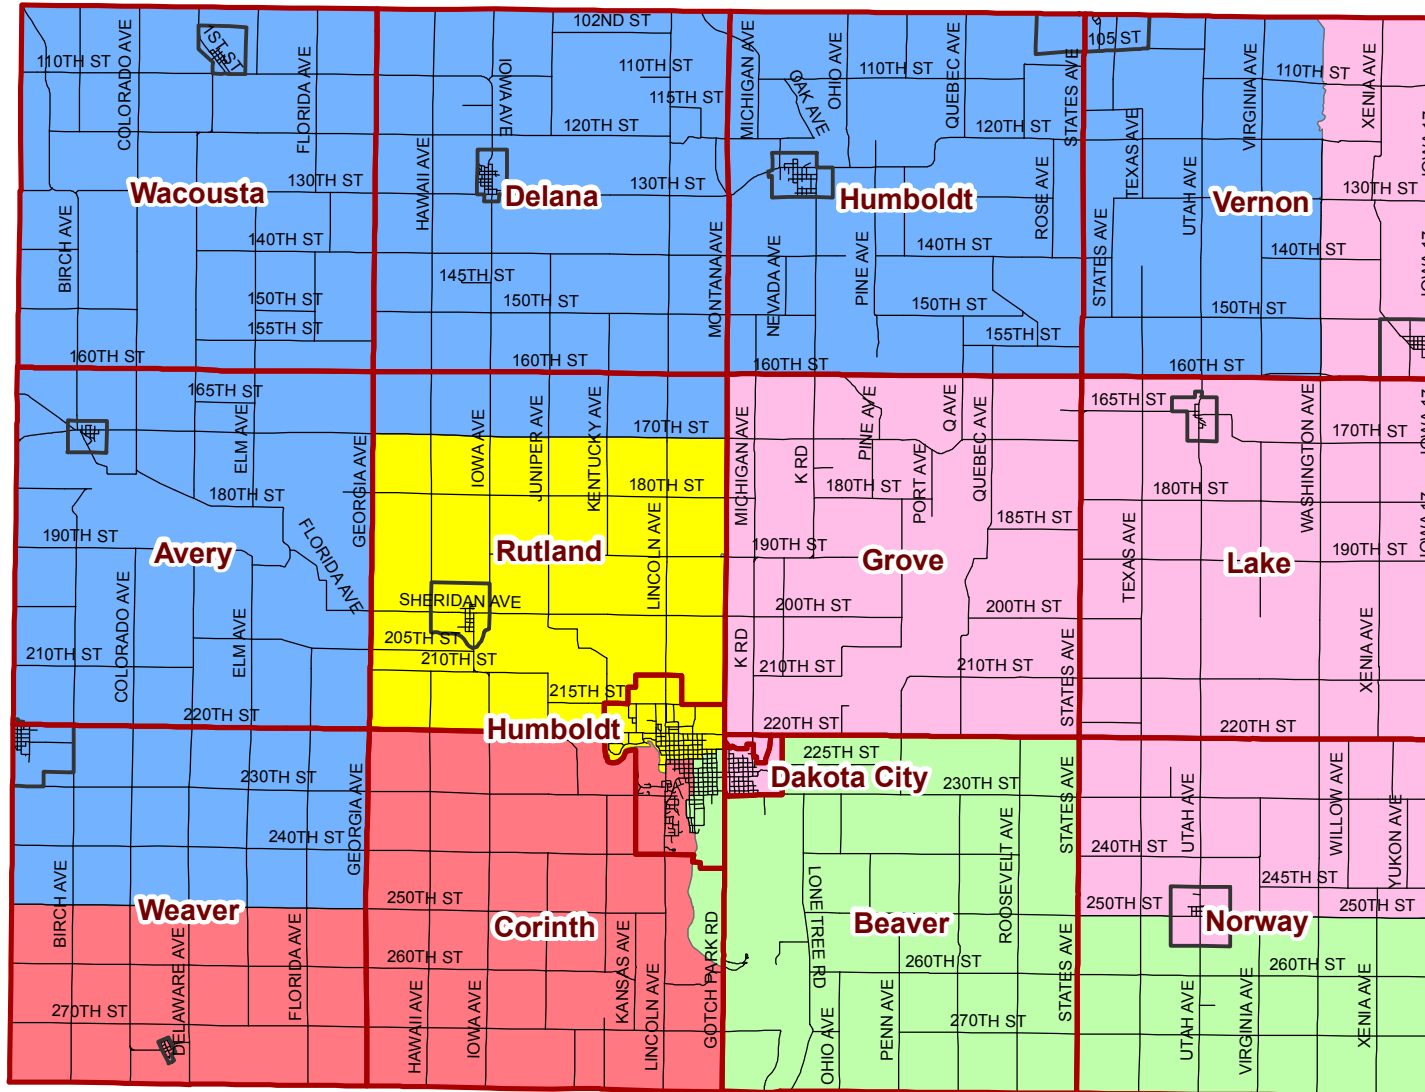

# Humboldt County Supervisor Districts

- District 1
- District 2
- District 3
- District 4
- District 5
- Township Boundaries
- City Boundaries
- Iowa Roads

District 1 consists of Humboldt Precinct 3 - South Rutland

District 2 consists of Humboldt Precinct 1 - Corinth-South Weaver

District 3 consists of Humboldt Precinct 2 - Beaver-South Norway

District 4 consists of Avery-North Weaver Precinct, Wacousta-Delana-North Rutland Precinct and Humboldt-West Vernon Precinct

District 5 consists of the Dakota City-Grove Precinct, North Lake-East Vernon Precinct and South Lake-North Norway Precinct